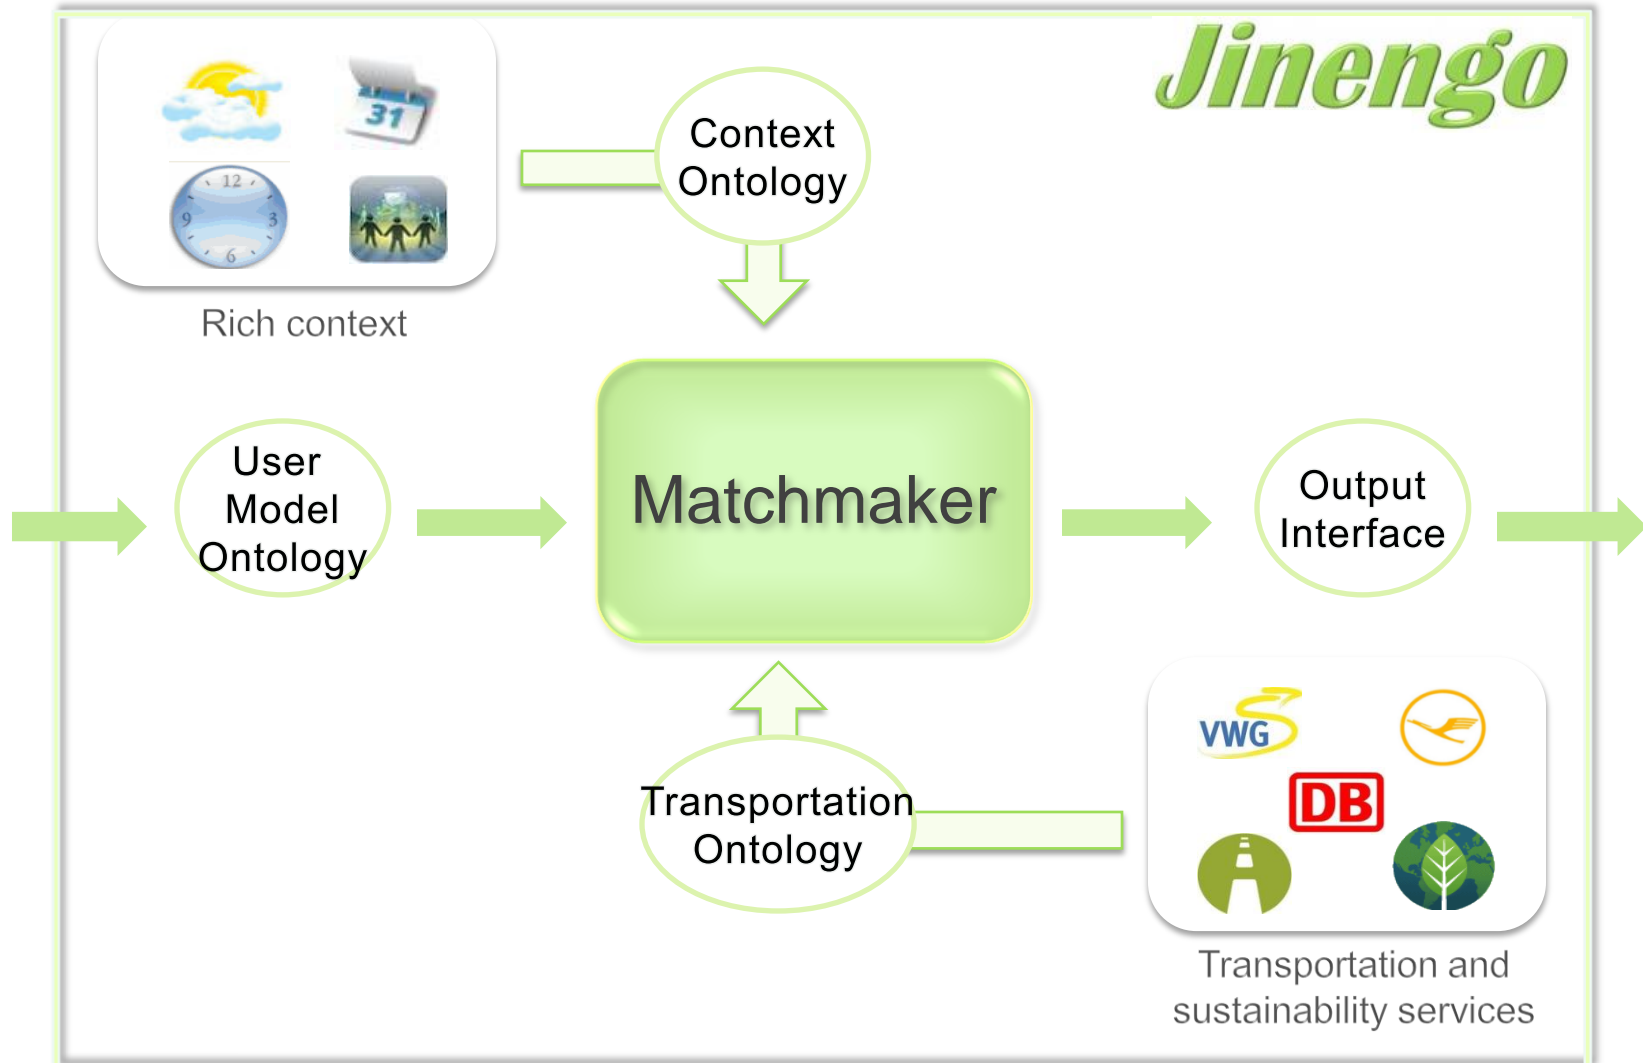

What is JINENGO - 4/4