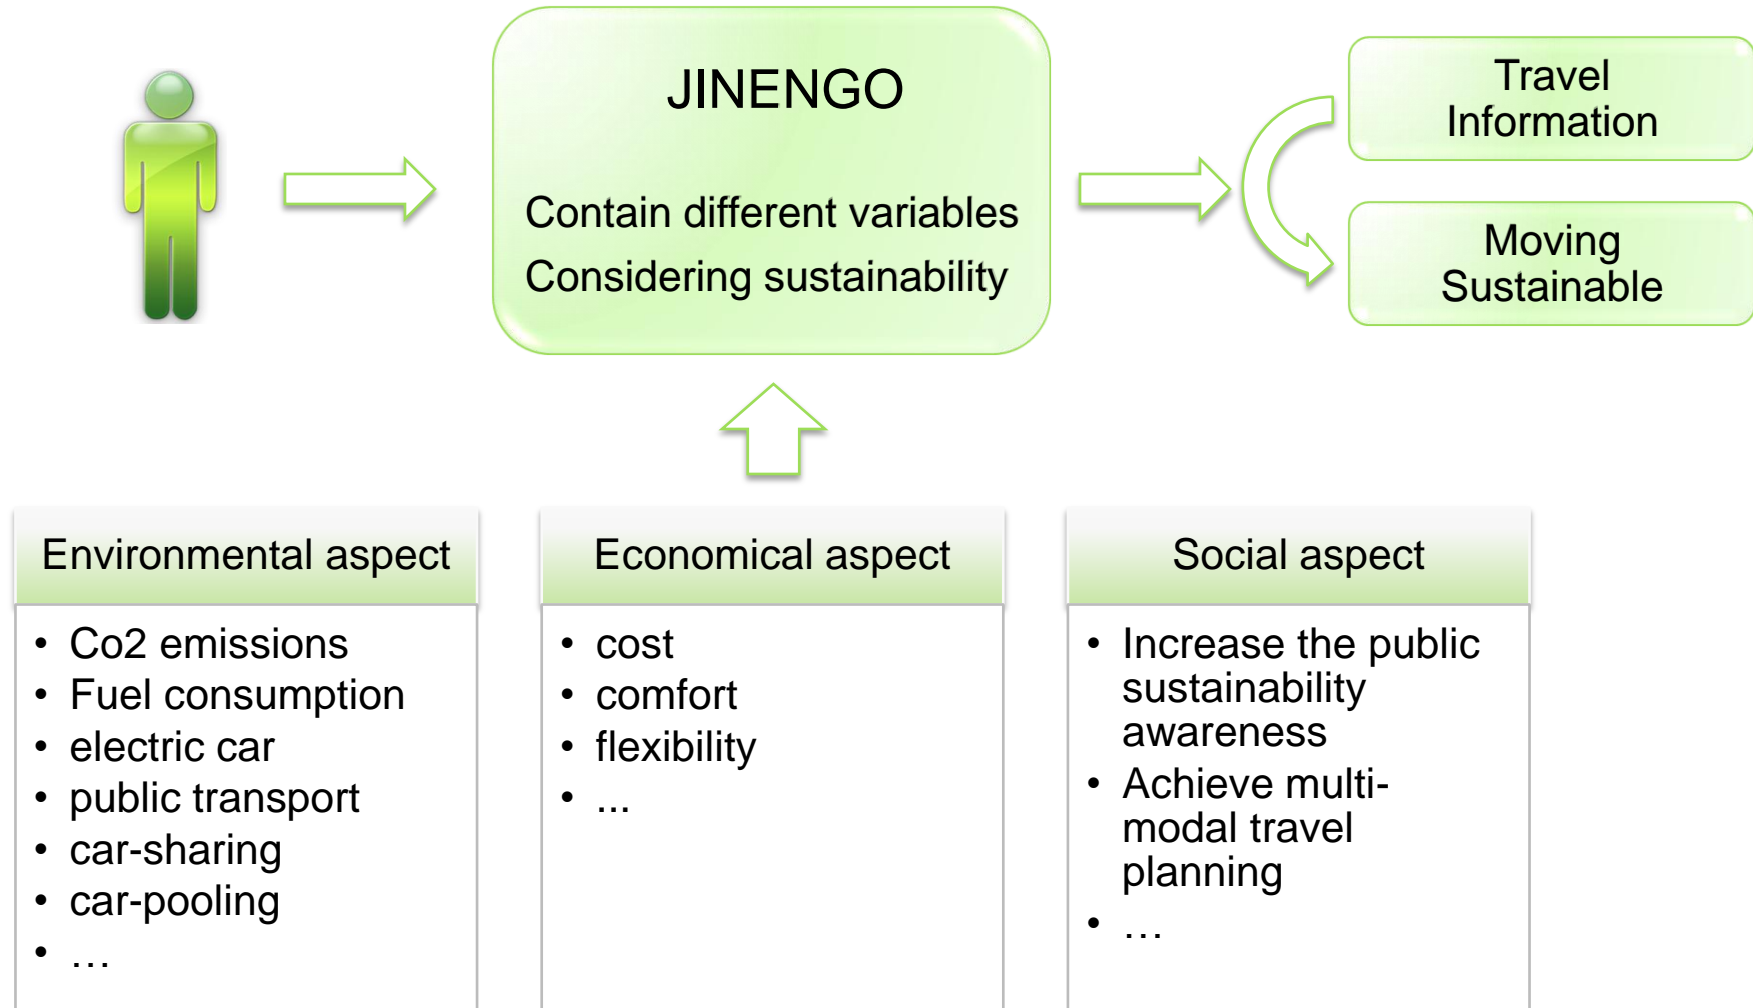

What is JINENGO - 3/4